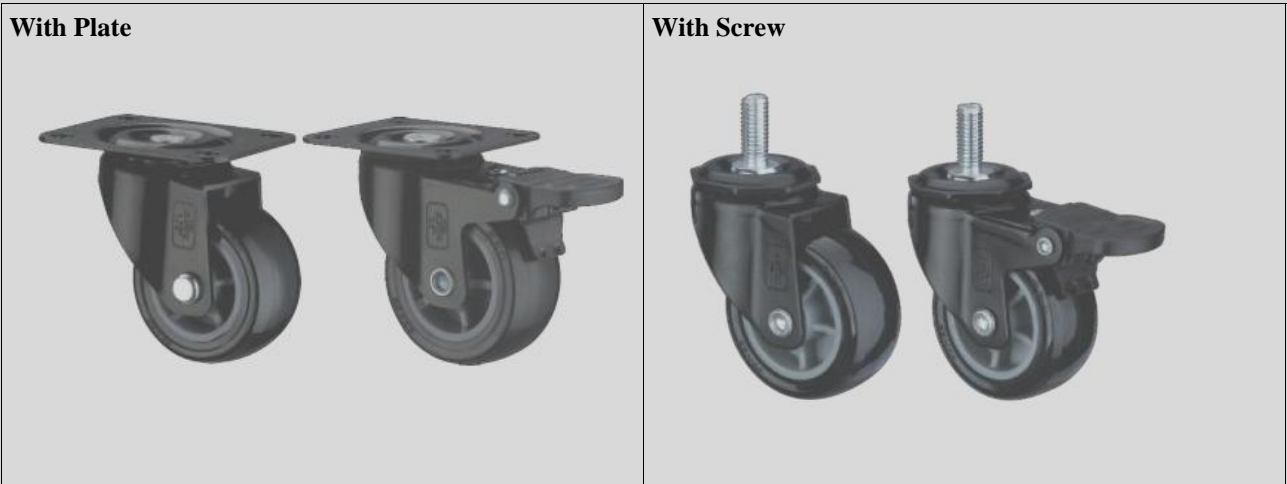

Modular Aluminium Profiles Accessories Catalog
 Caster Wheels
 Foot Master Caster Wheels

Size	Wheel Dia	Size of Plate	Plate Hole Centers	Plate Hole	Load Capacity-For 4 Wheels
40 F	42mm	55x55 mm	42x42 mm	6.5mm	100 Kg
60 F	50mm	73x73mm	58x58mm	7 or 8.5mm	500 kg
80 F	63mm	90x90mm	70x70mm	9mm	1000 kg
100 F	75mm	95x95mm	70x70mm	11mm	1500 kg
150 F	96mm	100x100mm	70x70mm	13mm	3000 kg

Modular Aluminium Profiles Accessories Catalog
 Caster Wheels
 Single ball Bearing PP Wheel Caster Wheels

Wheel Dia	Plate Size	Load Capacity/Nos	Wheel Dia	Thread Size	Load Capacity-Single Wheel
75mm (3")	91x63 mm	70	75mm (3")	M12x25	70
100mm (4")	91x63 mm	80	100mm (4")	M12x25	80
125mm (5")	91x63 mm	90	125mm (5")	M12x25	90

Modular Aluminium Profiles Accessories Catalog
 Caster Wheels
 Plain bore Bearing PU Wheel Caster Wheels

Wheel Dia	Plate Size	Load Capacity/Nos	Wheel Dia	Thread Size	Load Capacity-Single Wheel
50mm (2")	59x47	22	50mm (2")	M8x20	22
63mm (2.5")	70x58	30	63mm (2.5")	M12x25	30
75mm (3")	70x58	40	75mm (3")	M12x25	40