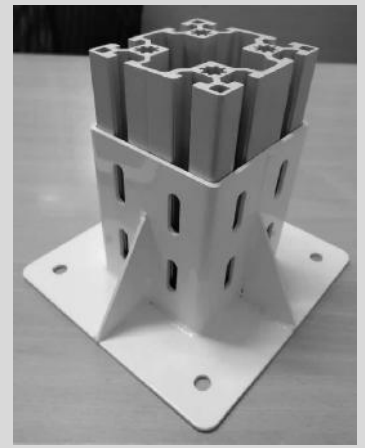

### Floor Mounting Brackets

Material: MS

Coating: Black Powder Coated

Available Sizes:

60x60

80x80

90x90