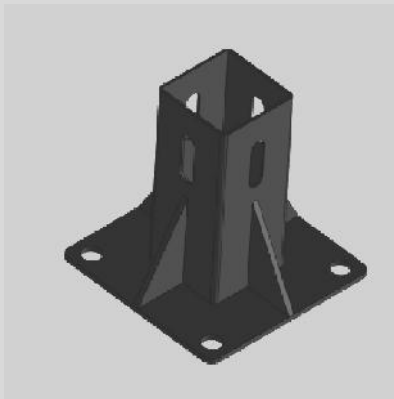

### Floor Mounting Brackets

Material: MS

Coating: Black Powder Coated

Available Sizes:

60x60

80x80

90x90