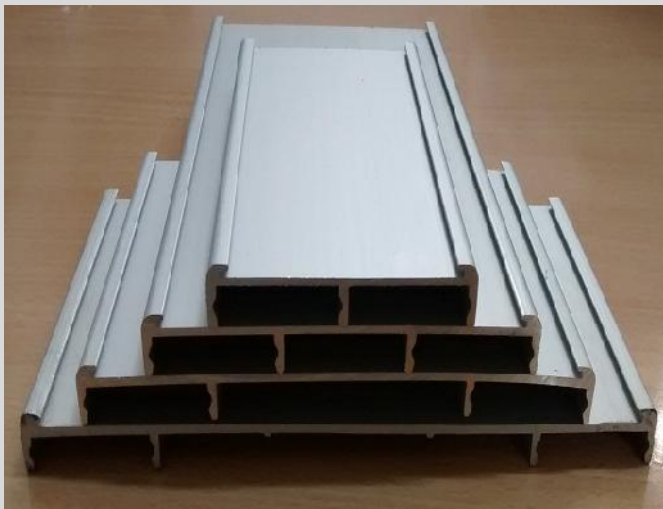

Modular Signage's

Aluminium Flat Profile

Standard Length: 6 Feet
Finish: Anodized Silver Matt

Available Sizes:

- 31 mm
- 45 mm
- 62 mm
- 93 mm
- 124 mm
- 155 mm

Aluminium Curved Profile

Standard Length: 6 Feet
Finish: Anodized Silver Matt

Available Sizes:

- 40 mm
- 52 mm
- 60 mm
- 80 mm
- 100 mm
- 120 mm
- 150 mm
- 225 mm
- 300 mm

Modular Signage's

<p>Aluminium Flat Plain Profile</p>	<p>Standard Length: 6 Feet Finish: Anodized Silver Matt</p> <p>Available Sizes:</p> <ul style="list-style-type: none"> • 40 mm • 60 mm • 150 mm
	<p>Aluminium Both Side Flat Signage Profile</p> <p>Standard Length: 6 Feet Finish: Anodized Silver Matt</p> <p>Available Sizes:</p> <ul style="list-style-type: none"> • 100 mm • 150 mm
	<p>Aluminium Both Side Curved Profile</p> <p>Standard Length: 6 Feet Finish: Anodized Silver Matt</p> <p>Available Sizes:</p> <ul style="list-style-type: none"> • 111.4 MM • 150 MM
	

Modular Signage's

<p>Aluminium Side Track Profile</p> 	<p>Standard Length: 6 Feet Finish: Anodized Silver Matt</p>
<p>Aluminium Divider Track Profile</p> 	<p>Standard Length: 6 Feet Finish: Anodized Silver Matt</p>